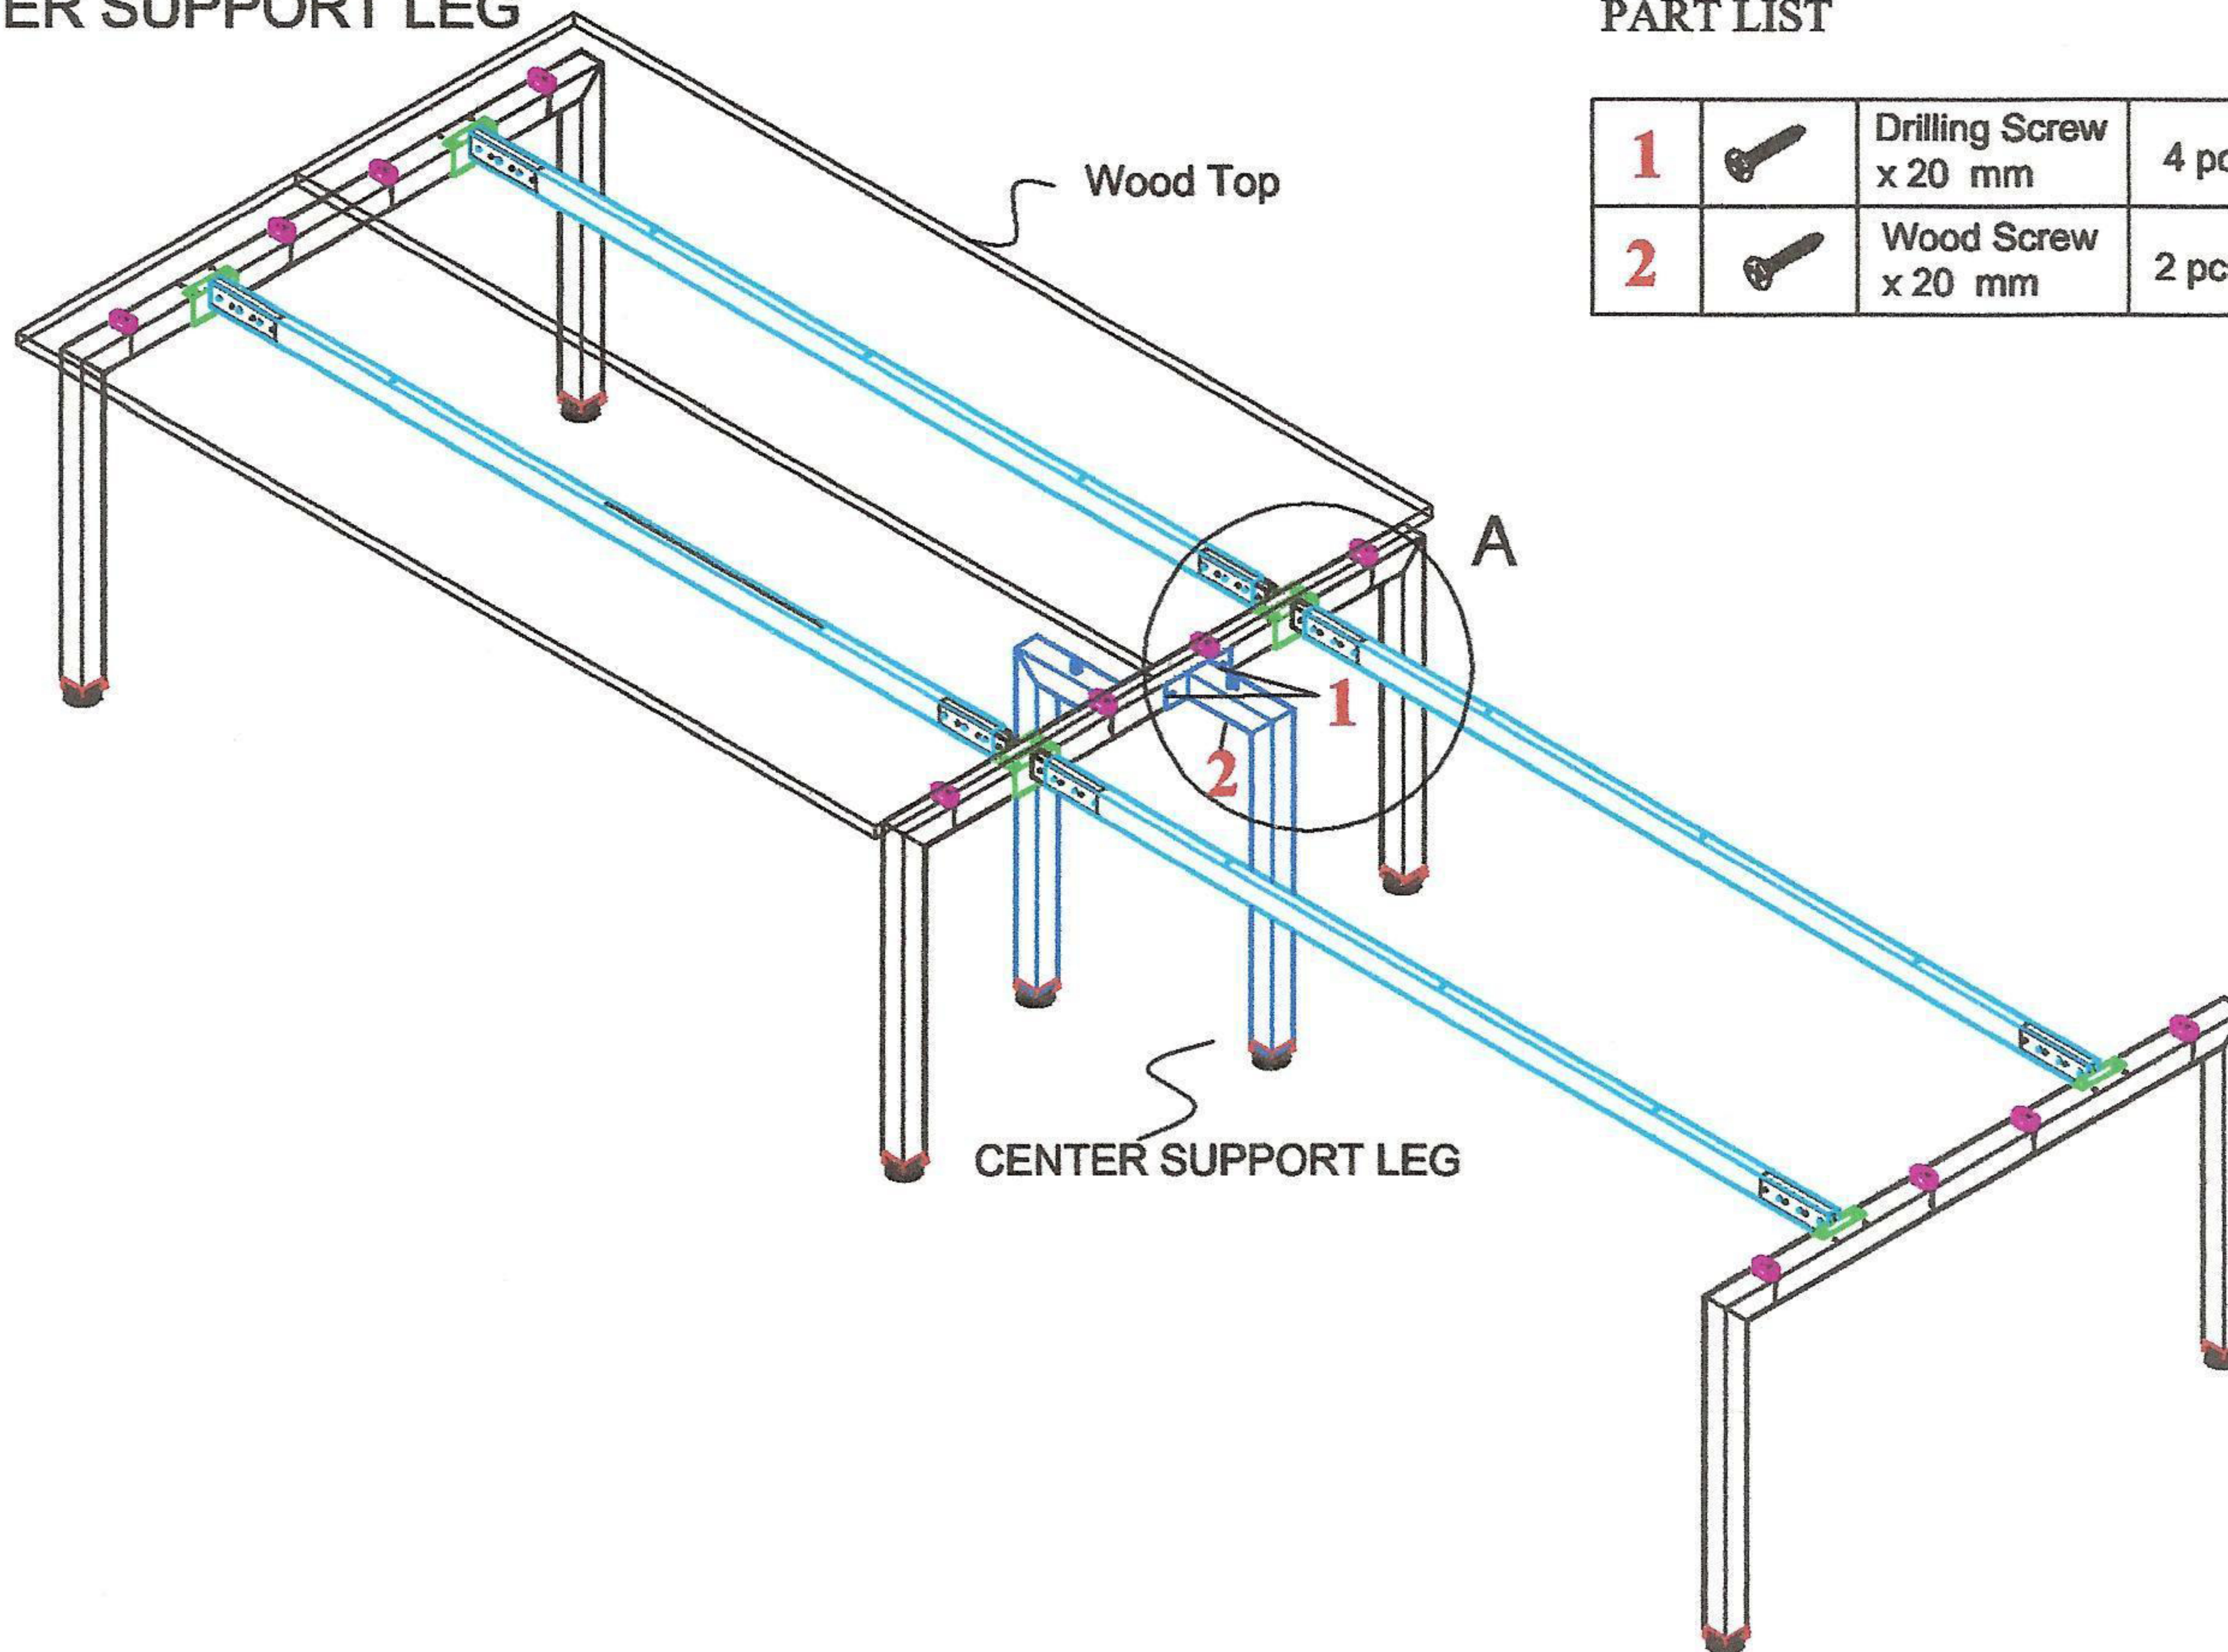

# ASSEMBLY INSTRUCTION

PLT LEG - U - CSL  
 CENTER SUPPORT LEG

PART LIST

<b>1</b>		Drilling Screw x 20 mm	4 pcs
<b>2</b>		Wood Screw x 20 mm	2 pcs

**A.** USE PART LIST ITEM 1

**CENTER SUPPORT LEG**

- Please Use Drilling screws In Center Support Leg.