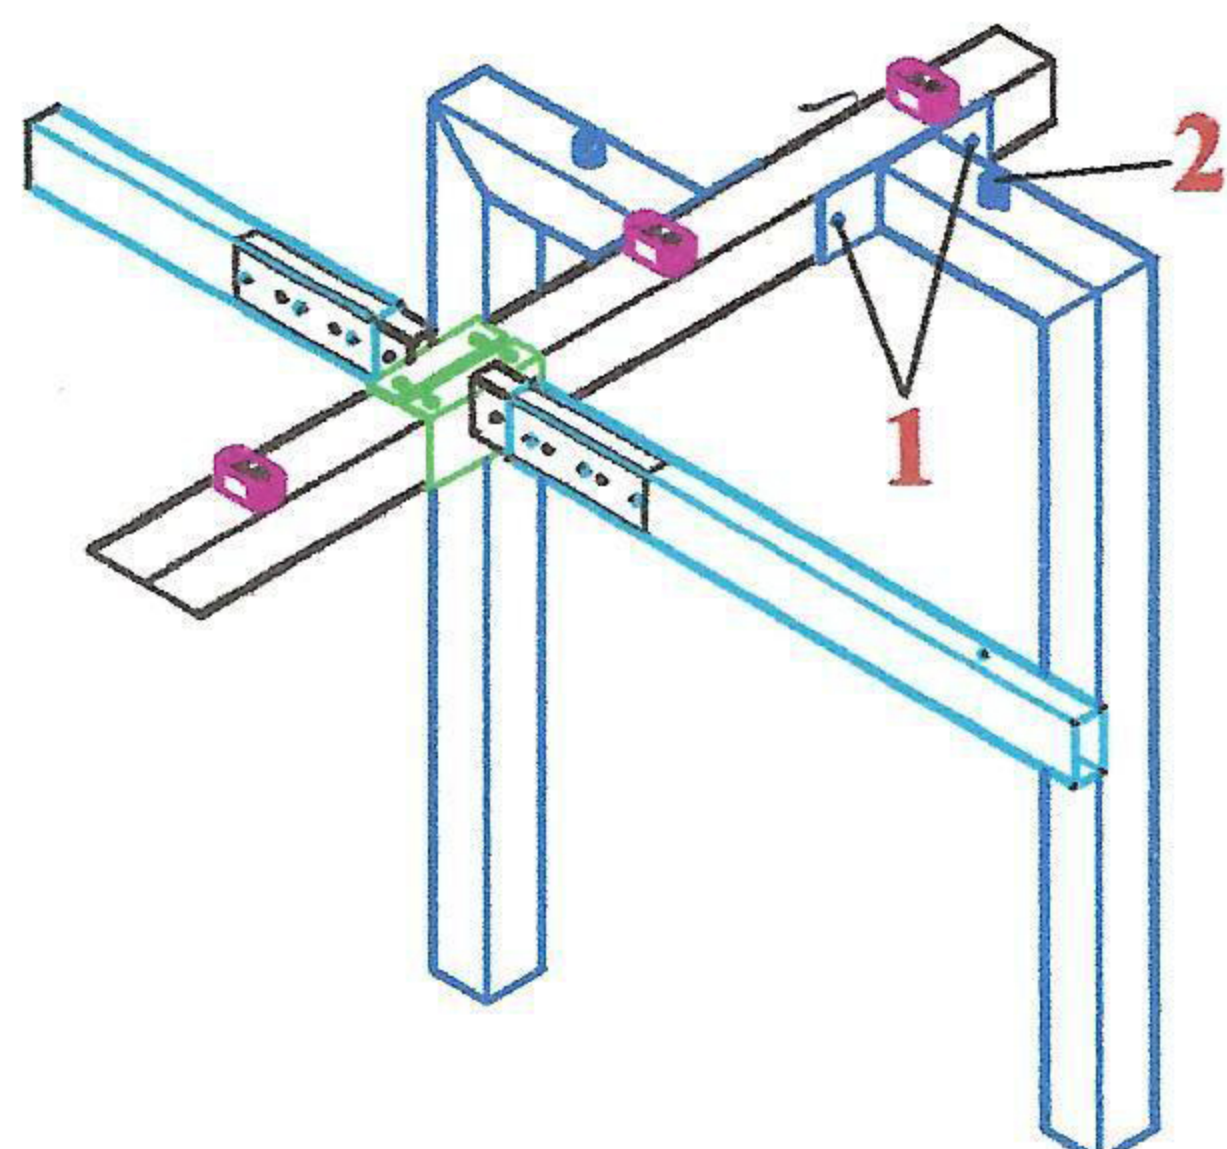

# ASSEMBLY INSTRUCTION

PLT LEG - U - CSL  
 CENTER SUPPORT LEG

PART LIST

<b>1</b>		Drilling Screw x 20 mm	4 pcs
<b>2</b>		Wood Screw x 20 mm	2 pcs

**A.** USE PART LIST ITEM 1

**CENTER SUPPORT LEG**

- Please Use Drilling screws In Center Support Leg.